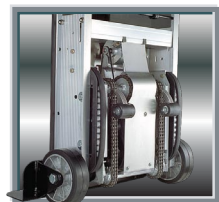

The powerful stair-climbing gearbox does all the lifting!

ESCALERA, INC.

PO BOX 1359 YUBA CITY, CA 95992

(800) 622-1359 TOLL FREE

(530) 673-6318 PH

(530) 673-6376 FAX

WWW.ESCALERA.COM